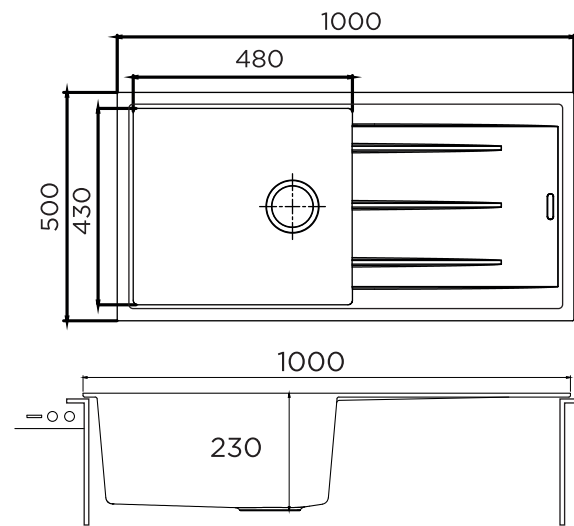

Installation

ENG 610-67

Dimensions: 29 x 19 inch / 720 mm x 480 mm

Bowl Size: 665 mm x 380 mm x 215 mm

	Coffee
	Titanium Silver
	Onyx

FUN CODE	FUN DESCRIPTION	MRP
114.0652.164	ENG 610-67 3 1/2" WWK NTH CO	10590
114.0652.165	ENG 610-67 3 1/2" WWK NTH TS	10590
114.0652.166	ENG 610-67 3 1/2" WWK NTH GP	11690

Installation

Eurostone 611 - 86

Dimensions: 34 x 17 inch / 860 mm x 432 mm

Bowl Size: 400 mm x 372mm x 203mm

FUN CODE	FUN DESCRIPTION	MRP
114.0519.631	EURODOMO 611-86 3 1/2" WWK NTH C. Black	12590
114.0522.339	EURODOMO 611-86 3 1/2" WWK NTH Coffee	12590
114.0522.396	EURODOMO 611-86 3 1/2" WWK NTH T. Silver	12590
114.0522.403	EURODOMO 611-86 3 1/2" WWK NTH Graphite	14690
114.0587.951	EURODOMO 611-86 3 1/2" WWK NTH D. Brown	14590
114.0587.952	EURODOMO 611-86 3 1/2" WWK NTH Platinum	14590

Installation

Eurostone 611 - 91

Dimensions: 36 x 18 inch / 914mm x 457 mm

Bowl Size: 485mm x 382mm x 200mm

FUN CODE	FUN DESCRIPTION	MRP
114.0605.144	ENG 611-91 3 1/2" WWK NTH C. Black	13590
114.0605.146	ENG 611-91 3 1/2" WWK NTH Coffee	13590
114.0605.147	ENG 611-91 3 1/2" WWK NTH T. Silver	13590
114.0605.148	ENG 611-91 3 1/2" WWK NTH Graphite	16590
114.0605.149	ENG 611-91 3 1/2" WWK NTH D. Brown	16590
114.0605.152	ENG 611-91 3 1/2" WWK NTH D Platinum	16590

Installation

Eurostone 611 - 100

Dimensions: 40 x 20 inch / 1000 mm x 500 mm

Bowl Size: 480 mm x 430mm x 230mm

FUN CODE	FUN DESCRIPTION	MRP
114.0576.766	EURODOMO 611-100 3 1/2" WWK NTH C. Black	13690
114.0576.717	EURODOMO 611-100 3 1/2" WWK NTH Coffee	13690
114.0576.768	EURODOMO 611-100 3 1/2" WWK NTH T. Silver	13690
114.0576.769	EURODOMO 611-100 3 1/2" WWK NTH Graphite	16790
114.0587.956	EURODOMO 611-100 3 1/2" WWK NTH D. Brown	16790
114.0587.957	EURODOMO 611-100 3 1/2" WWK NTH Platinum	16790