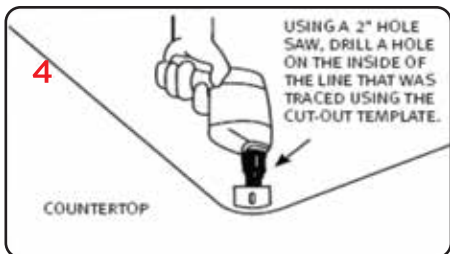

FEATURES

Hygienic

Stain & Dirt Resistant

Scratch Resistant

Heat Resistant

eurodomo[®]
simply more kitchen.

Installation of the sink Preparing a new countertop

Trace the sink outline on the countertop (do not cut along this line).

Draw a line 1 cm inside the sink outline.

Measure the cut-out line you just drew and compare to all dimensions (double check)

Using a 2" hole saw, Drill a pilot hole inside the cutting line.

Using a jigsaw, cut along the inside line to cut the opening in the countertop.