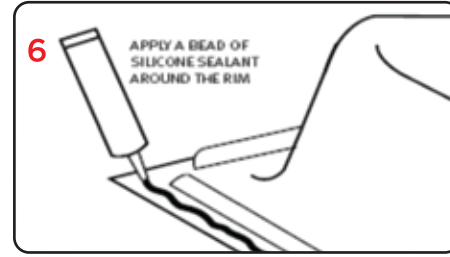

Draw a line 1 cm inside the sink outline.

Measure the cut-out line you just drew and compare to all dimensions (double check)

Using a 2" hole saw, Drill a pilot hole inside the cutting line.

Using a jigsaw, cut along the inside line to cut the opening in the countertop.