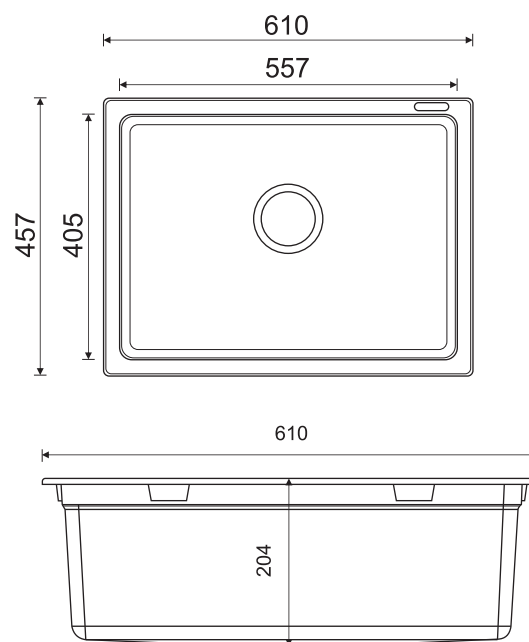

Pictorial representation may not be identical to actual product.

eurodomo[®]
simply more kitchen.

Eurostone 610 - 42

eurodomo®
simply more kitchen.

Installation

Eurostone 610 - 42

Dimensions: 18 x 16 inch / 457mm x 406 mm

Installation

Eurostone 610 - 53

Dimensions: 21 x 18 inch / 533mm x 475 mm

Bowl Size: 468 mm x 391 mm x 203mm

FUN CODE	FUN DESCRIPTION	MRP
114.0519.577	EURODOMO 610-53 3 1/2" WWK NTH C. Black	8390
114.0522.337	EURODOMO 610-53 3 1/2" WWK NTH Coffee	8390
114.0522.393	EURODOMO 610-53 3 1/2" WWK NTH T. Silver	8390
114.0522.400	EURODOMO 610-53 3 1/2" WWK NTH Graphite	9390
114.0587.917	EURODOMO 610-53 3 1/2" WWK NTH D. Brown	9390
114.0587.918	EURODOMO 610-53 3 1/2" WWK NTH Platinum	9390

Installation

Eurostone 610 - 61

Dimensions: 24 x 18 inch / 610mm x 457 mm

Bowl Size: 557 mm x 405 mm x 204mm

FUN CODE	FUN DESCRIPTION	MRP
114.0519.510	EURODOMO 610-61 3 1/2" WWK NTH C. Black	8690
114.0522.336	EURODOMO 610-61 3 1/2" WWK NTH Coffee	8690
114.0522.391	EURODOMO 610-61 3 1/2" WWK NTH T. Silver	8690
114.0522.399	EURODOMO 610-61 3 1/2" WWK NTH Graphite	9990
114.0587.841	EURODOMO 610-61 3 1/2" WWK NTH D. Brown	9990
114.0587.845	EURODOMO 610-61 3 1/2" WWK NTH Platinum	9990

Installation

ENG 610-52

Dimensions: 22 x 20 inch / 565 mm x 520 mm

Bowl Size: 520 mm x 408 mm x 200mm

FUN CODE	FUN DESCRIPTION	MRP
114.0652.138	ENG 610-52 3 1/2" WWK NTH Cof	9590
114.0652.139	ENG 610-52 3 1/2" WWK NTH TS	9590
114.0652.140	ENG 610-52 3 1/2" WWK NTH GP	10090