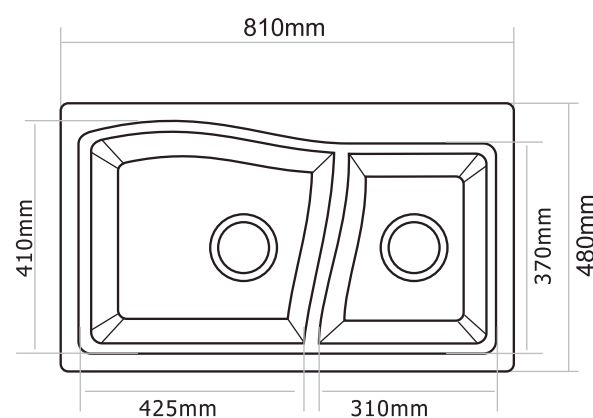

Installation

Eurostone 610 - 84

Dimensions: 33 x 22 inch / 841 mm x 561 mm

1st Bowl Size: 451-521 mm x 455mm x 250mm

2nd Bowl Size: 300-230 mm x 403mm x 136mm

FUN CODE	FUN DESCRIPTION	MRP
114.0519.580	EURODOMO 610-84 3 1/2" WWK NTH C. Black	13390
114.0522.338	EURODOMO 610-84 3 1/2" WWK NTH Coffee	13390
114.0522.394	EURODOMO 610-84 3 1/2" WWK NTH T. Silver	13390
114.0522.402	EURODOMO 610-84 3 1/2" WWK NTH Graphite	14690
114.0587.919	EURODOMO 610-84 3 1/2" WWK NTH D. Brown	14690

Installation

ENG 620-50

Dimensions: 34 x 20 inch / 865 mm x 505 mm

Bowl 1 Size: 285 mm x 360 mm x 215 mm

Bowl 2 Size: 495 mm x 430 mm x 215 mm

FUN CODE	FUN DESCRIPTION	MRP
114.0652.170	ENG 620-50-29 3 1/2" WWK NTH CO	14790
114.0652.171	ENG 620-50-29 3 1/2" WWK NTH TS	14790
114.0652.172	ENG 620-50-29 3 1/2" WWK NTH GP	15390

Installation

ENG 620-43

Dimensions: 32 x 19 inch / 810 mm x 480 mm

Bowl 1 Size: 425 mm x 410 mm x 200 mm

Bowl 2 Size: 310 mm x 370 mm x 220 mm

	Coffee
	Titanium Silver
	Onyx

FUN CODE	FUN DESCRIPTION	MRP
114.0652.176	ENG 620-43-31 3 1/2" WWK NTH CO	14390
114.0652.177	ENG 620-43-31 3 1/2" WWK NTH TS	14390
114.0652.178	ENG 620-43-31 3 1/2" WWK NTH GP	15190

Installation

Eurostone 620 - 116

Dimensions: 45 x 20 inch / 1140mm x 505 mm

Bowl Size: 468 mm x 391 mm x 230mm

FUN CODE	FUN DESCRIPTION	MRP
114.0519.632	EURODOMO 620-116 3 1/2" WWK NTH C. Black	18490
114.0522.340	EURODOMO 620-116 3 1/2" WWK NTH Coffee	18490
114.0522.398	EURODOMO 620-116 3 1/2" WWK NTH T. Silver	18490
114.0522.404	EURODOMO 620-116 3 1/2" WWK NTH Graphite	21490
114.0587.953	EURODOMO 620-116 3 1/2" WWK NTH D. Brown	21490
114.0587.955	EURODOMO 620-116 3 1/2" WWK NTH Platinum	21490