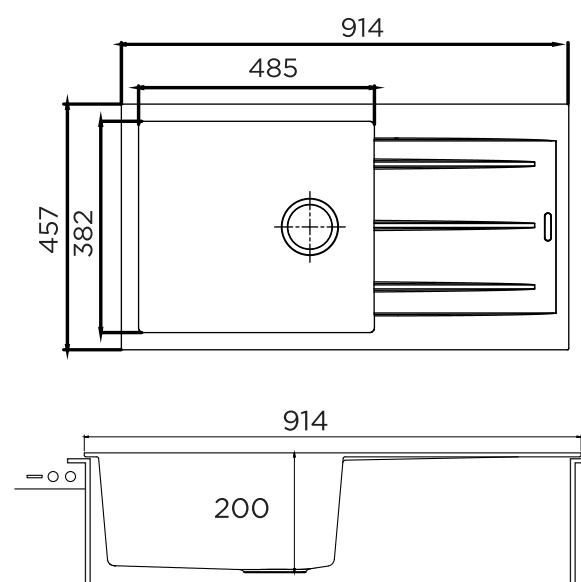

Installation

ENG 610-52

Dimensions: 22 x 20 inch / 565 mm x 520 mm

Bowl Size: 520 mm x 408 mm x 200mm

FUN CODE	FUN DESCRIPTION	MRP
114.0652.138	ENG 610-52 3 1/2" WWK NTH Cof	9590
114.0652.139	ENG 610-52 3 1/2" WWK NTH TS	9590
114.0652.140	ENG 610-52 3 1/2" WWK NTH GP	10090

Installation

ENG 610-67

Dimensions: 29 x 19 inch / 720 mm x 480 mm

Bowl Size: 665 mm x 380 mm x 215 mm

	Coffee
	Titanium Silver
	Onyx

FUN CODE	FUN DESCRIPTION	MRP
114.0652.164	ENG 610-67 3 1/2" WWK NTH CO	10590
114.0652.165	ENG 610-67 3 1/2" WWK NTH TS	10590
114.0652.166	ENG 610-67 3 1/2" WWK NTH GP	11690

Installation

Eurostone 611 - 86

Dimensions: 34 x 17 inch / 860 mm x 432 mm

Bowl Size: 400 mm x 372mm x 203mm

FUN CODE	FUN DESCRIPTION	MRP
114.0519.631	EURODOMO 611-86 3 1/2" WWK NTH C. Black	12590
114.0522.339	EURODOMO 611-86 3 1/2" WWK NTH Coffee	12590
114.0522.396	EURODOMO 611-86 3 1/2" WWK NTH T. Silver	12590
114.0522.403	EURODOMO 611-86 3 1/2" WWK NTH Graphite	14690
114.0587.951	EURODOMO 611-86 3 1/2" WWK NTH D. Brown	14590
114.0587.952	EURODOMO 611-86 3 1/2" WWK NTH Platinum	14590

Installation

Eurostone 611 - 91

Dimensions: 36 x 18 inch / 914mm x 457 mm

Bowl Size: 485mm x 382mm x 200mm

FUN CODE	FUN DESCRIPTION	MRP
114.0605.144	ENG 611-91 3 1/2" WWK NTH C. Black	13590
114.0605.146	ENG 611-91 3 1/2" WWK NTH Coffee	13590
114.0605.147	ENG 611-91 3 1/2" WWK NTH T. Silver	13590
114.0605.148	ENG 611-91 3 1/2" WWK NTH Graphite	16590
114.0605.149	ENG 611-91 3 1/2" WWK NTH D. Brown	16590
114.0605.152	ENG 611-91 3 1/2" WWK NTH D Platinum	16590