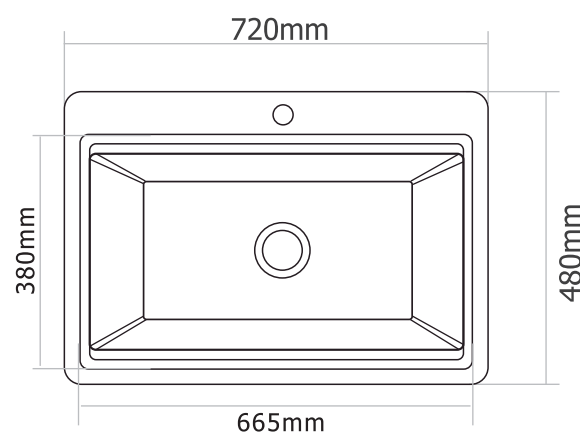

Installation

Eurostone 610 - 53

Dimensions: 21 x 18 inch / 533mm x 475 mm

Bowl Size: 468 mm x 391 mm x 203mm

FUN CODE	FUN DESCRIPTION	MRP
114.0519.577	EURODOMO 610-53 3 1/2" WWK NTH C. Black	8390
114.0522.337	EURODOMO 610-53 3 1/2" WWK NTH Coffee	8390
114.0522.393	EURODOMO 610-53 3 1/2" WWK NTH T. Silver	8390
114.0522.400	EURODOMO 610-53 3 1/2" WWK NTH Graphite	9390
114.0587.917	EURODOMO 610-53 3 1/2" WWK NTH D. Brown	9390
114.0587.918	EURODOMO 610-53 3 1/2" WWK NTH Platinum	9390

Installation

Eurostone 610 - 61

Dimensions: 24 x 18 inch / 610mm x 457 mm

Bowl Size: 557 mm x 405 mm x 204mm

FUN CODE	FUN DESCRIPTION	MRP
114.0519.510	EURODOMO 610-61 3 1/2" WWK NTH C. Black	8690
114.0522.336	EURODOMO 610-61 3 1/2" WWK NTH Coffee	8690
114.0522.391	EURODOMO 610-61 3 1/2" WWK NTH T. Silver	8690
114.0522.399	EURODOMO 610-61 3 1/2" WWK NTH Graphite	9990
114.0587.841	EURODOMO 610-61 3 1/2" WWK NTH D. Brown	9990
114.0587.845	EURODOMO 610-61 3 1/2" WWK NTH Platinum	9990

Installation

ENG 610-52

Dimensions: 22 x 20 inch / 565 mm x 520 mm

Bowl Size: 520 mm x 408 mm x 200mm

FUN CODE	FUN DESCRIPTION	MRP
114.0652.138	ENG 610-52 3 1/2" WWK NTH Cof	9590
114.0652.139	ENG 610-52 3 1/2" WWK NTH TS	9590
114.0652.140	ENG 610-52 3 1/2" WWK NTH GP	10090

Installation

ENG 610-67

Dimensions: 29 x 19 inch / 720 mm x 480 mm

Bowl Size: 665 mm x 380 mm x 215 mm

	Coffee
	Titanium Silver
	Onyx

FUN CODE	FUN DESCRIPTION	MRP
114.0652.164	ENG 610-67 3 1/2" WWK NTH CO	10590
114.0652.165	ENG 610-67 3 1/2" WWK NTH TS	10590
114.0652.166	ENG 610-67 3 1/2" WWK NTH GP	11690