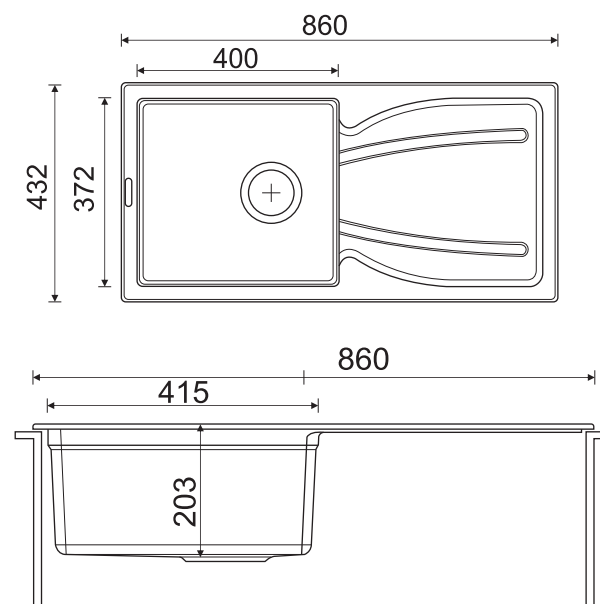

Installation

Eurostone 610 - 61

Dimensions: 24 x 18 inch / 610mm x 457 mm

Bowl Size: 557 mm x 405 mm x 204mm

FUN CODE	FUN DESCRIPTION	MRP
114.0519.510	EURODOMO 610-61 3 1/2" WWK NTH C. Black	8690
114.0522.336	EURODOMO 610-61 3 1/2" WWK NTH Coffee	8690
114.0522.391	EURODOMO 610-61 3 1/2" WWK NTH T. Silver	8690
114.0522.399	EURODOMO 610-61 3 1/2" WWK NTH Graphite	9990
114.0587.841	EURODOMO 610-61 3 1/2" WWK NTH D. Brown	9990
114.0587.845	EURODOMO 610-61 3 1/2" WWK NTH Platinum	9990

Installation

ENG 610-52

Dimensions: 22 x 20 inch / 565 mm x 520 mm

Bowl Size: 520 mm x 408 mm x 200mm

FUN CODE	FUN DESCRIPTION	MRP
114.0652.138	ENG 610-52 3 1/2" WWK NTH Cof	9590
114.0652.139	ENG 610-52 3 1/2" WWK NTH TS	9590
114.0652.140	ENG 610-52 3 1/2" WWK NTH GP	10090

Installation

ENG 610-67

Dimensions: 29 x 19 inch / 720 mm x 480 mm

Bowl Size: 665 mm x 380 mm x 215 mm

	Coffee
	Titanium Silver
	Onyx

FUN CODE	FUN DESCRIPTION	MRP
114.0652.164	ENG 610-67 3 1/2" WWK NTH CO	10590
114.0652.165	ENG 610-67 3 1/2" WWK NTH TS	10590
114.0652.166	ENG 610-67 3 1/2" WWK NTH GP	11690

Installation

Eurostone 611 - 86

Dimensions: 34 x 17 inch / 860 mm x 432 mm

Bowl Size: 400 mm x 372mm x 203mm

FUN CODE	FUN DESCRIPTION	MRP
114.0519.631	EURODOMO 611-86 3 1/2" WWK NTH C. Black	12590
114.0522.339	EURODOMO 611-86 3 1/2" WWK NTH Coffee	12590
114.0522.396	EURODOMO 611-86 3 1/2" WWK NTH T. Silver	12590
114.0522.403	EURODOMO 611-86 3 1/2" WWK NTH Graphite	14690
114.0587.951	EURODOMO 611-86 3 1/2" WWK NTH D. Brown	14590
114.0587.952	EURODOMO 611-86 3 1/2" WWK NTH Platinum	14590