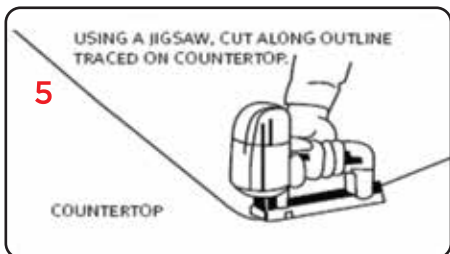

FEATURES

Hygienic

Stain & Dirt Resistant

Scratch Resistant

Heat Resistant

eurodomo[®]
simply more kitchen.

Installation of the sink Preparing a new countertop

Trace the sink outline on the countertop (do not cut along this line).

Draw a line 1 cm inside the sink outline.

Measure the cut-out line you just drew and compare to all dimensions (double check)

Using a 2" hole saw, Drill a pilot hole inside the cutting line.

Using a jigsaw, cut along the inside line to cut the opening in the countertop.