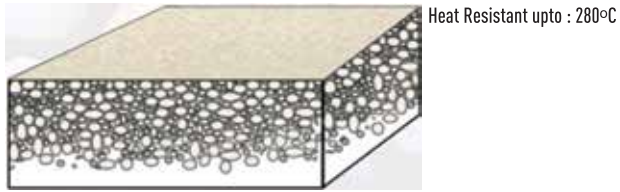

ADVANTAGES OF EUROSTONE:

Eurostone is a Hard Face Acrylic Granite, this means that the working surface of the sink has a very high density of quartz particles.

Eurostone Core Section

High density of particles means the substrate is hard and is highly resistant to scratches, abrasion and chemicals.

Other popular acrylic granite sinks use the 3D methodology, which means that the quartz is spread more evenly throughout the material.