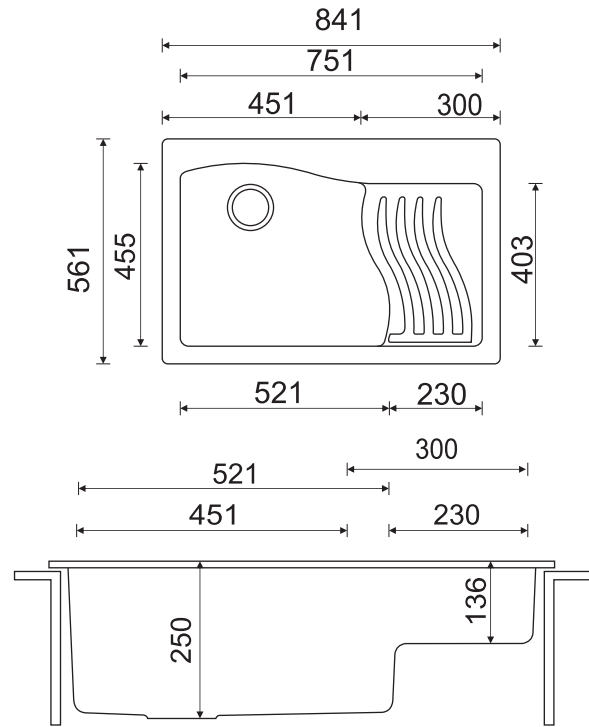

Installation

Eurostone 611 - 91

Dimensions: 36 x 18 inch / 914mm x 457 mm

Bowl Size: 485mm x 382mm x 200mm

FUN CODE	FUN DESCRIPTION	MRP
114.0605.144	ENG 611-91 3 1/2" WWK NTH C. Black	13590
114.0605.146	ENG 611-91 3 1/2" WWK NTH Coffee	13590
114.0605.147	ENG 611-91 3 1/2" WWK NTH T. Silver	13590
114.0605.148	ENG 611-91 3 1/2" WWK NTH Graphite	16590
114.0605.149	ENG 611-91 3 1/2" WWK NTH D. Brown	16590
114.0605.152	ENG 611-91 3 1/2" WWK NTH D Platinum	16590

Installation

ENG 610-81

Dimensions: 32 x 19 inch / 810 mm x 480 mm

Bowl 1 Size: 405 mm x 410 mm x 225 mm

Bowl 2 Size: 330 mm x 370 mm x 110 mm

	Coffee
	Titanium Silver
	Onyx

FUN CODE	FUN DESCRIPTION	MRP
114.0652.192	ENG 610-81 3 1/2" WWK NTH CO	12290
114.0652.193	ENG 610-81 3 1/2" WWK NTH TS	12290
114.0652.194	ENG 610-81 3 1/2" WWK NTH GP	13090

Installation

Eurostone 610 - 84

Dimensions: 33 x 22 inch / 841 mm x 561 mm

1st Bowl Size: 451-521 mm x 455mm x 250mm

2nd Bowl Size: 300-230 mm x 403mm x 136mm

FUN CODE	FUN DESCRIPTION	MRP
114.0519.580	EURODOMO 610-84 3 1/2" WWK NTH C. Black	13390
114.0522.338	EURODOMO 610-84 3 1/2" WWK NTH Coffee	13390
114.0522.394	EURODOMO 610-84 3 1/2" WWK NTH T. Silver	13390
114.0522.402	EURODOMO 610-84 3 1/2" WWK NTH Graphite	14690
114.0587.919	EURODOMO 610-84 3 1/2" WWK NTH D. Brown	14690

Installation

ENG 620-50

Dimensions: 34 x 20 inch / 865 mm x 505 mm

Bowl 1 Size: 285 mm x 360 mm x 215 mm

Bowl 2 Size: 495 mm x 430 mm x 215 mm

FUN CODE	FUN DESCRIPTION	MRP
114.0652.170	ENG 620-50-29 3 1/2" WWK NTH CO	14790
114.0652.171	ENG 620-50-29 3 1/2" WWK NTH TS	14790
114.0652.172	ENG 620-50-29 3 1/2" WWK NTH GP	15390