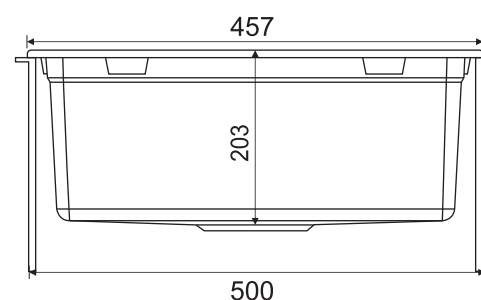

Pictorial representation may not be identical to actual product.

eurodomo[®]
simply more kitchen.

Eurostone 610 - 42

eurodomo®
simply more kitchen.

Installation

Eurostone 610 - 42

Dimensions: 18 x 16 inch / 457mm x 406 mm

Bowl Size: 417 mm x 363 mm x 203mm

FUN CODE	FUN DESCRIPTION	MRP
114.0596.027	EURODOMO 610-42 3 1/2" WWK NTH C. Black	6890
114.0596.030	EURODOMO 610-42 3 1/2" WWK NTH Coffee	6890
114.0596.043	EURODOMO 610-42 3 1/2" WWK NTH T. Silver	6890
114.0596.047	EURODOMO 610-42 3 1/2" WWK NTH Graphite	7190
114.0596.048	EURODOMO 610-42 3 1/2" WWK NTH D. Brown	7190
114.0596.049	EURODOMO 610-42 3 1/2" WWK NTH Platinum	7190

Installation

Eurostone 610 - 53

Dimensions: 21 x 18 inch / 533mm x 475 mm

Bowl Size: 468 mm x 391 mm x 203mm

FUN CODE	FUN DESCRIPTION	MRP
114.0519.577	EURODOMO 610-53 3 1/2" WWK NTH C. Black	8390
114.0522.337	EURODOMO 610-53 3 1/2" WWK NTH Coffee	8390
114.0522.393	EURODOMO 610-53 3 1/2" WWK NTH T. Silver	8390
114.0522.400	EURODOMO 610-53 3 1/2" WWK NTH Graphite	9390
114.0587.917	EURODOMO 610-53 3 1/2" WWK NTH D. Brown	9390
114.0587.918	EURODOMO 610-53 3 1/2" WWK NTH Platinum	9390