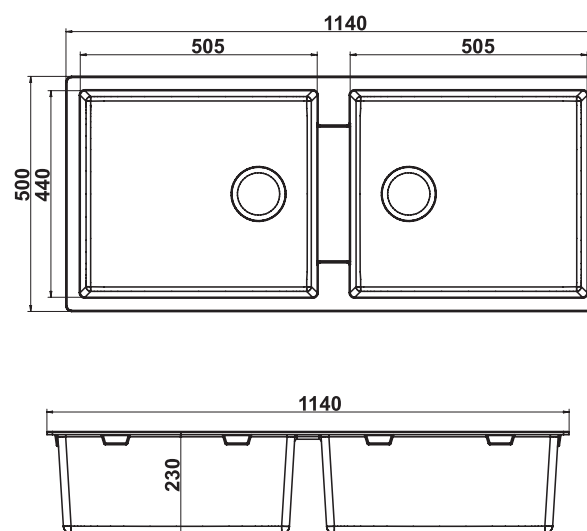

Installation

ENG 620-50

Dimensions: 34 x 20 inch / 865 mm x 505 mm

Bowl 1 Size: 285 mm x 360 mm x 215 mm

Bowl 2 Size: 495 mm x 430 mm x 215 mm

FUN CODE	FUN DESCRIPTION	MRP
114.0652.170	ENG 620-50-29 3 1/2" WWK NTH CO	14790
114.0652.171	ENG 620-50-29 3 1/2" WWK NTH TS	14790
114.0652.172	ENG 620-50-29 3 1/2" WWK NTH GP	15390

Installation

ENG 620-43

Dimensions: 32 x 19 inch / 810 mm x 480 mm

Bowl 1 Size: 425 mm x 410 mm x 200 mm

Bowl 2 Size: 310 mm x 370 mm x 220 mm

	Coffee
	Titanium Silver
	Onyx

FUN CODE	FUN DESCRIPTION	MRP
114.0652.176	ENG 620-43-31 3 1/2" WWK NTH CO	14390
114.0652.177	ENG 620-43-31 3 1/2" WWK NTH TS	14390
114.0652.178	ENG 620-43-31 3 1/2" WWK NTH GP	15190

Installation

Eurostone 620 - 116

Dimensions: 45 x 20 inch / 1140mm x 505 mm

Bowl Size: 468 mm x 391 mm x 230mm

FUN CODE	FUN DESCRIPTION	MRP
114.0519.632	EURODOMO 620-116 3 1/2" WWK NTH C. Black	18490
114.0522.340	EURODOMO 620-116 3 1/2" WWK NTH Coffee	18490
114.0522.398	EURODOMO 620-116 3 1/2" WWK NTH T. Silver	18490
114.0522.404	EURODOMO 620-116 3 1/2" WWK NTH Graphite	21490
114.0587.953	EURODOMO 620-116 3 1/2" WWK NTH D. Brown	21490
114.0587.955	EURODOMO 620-116 3 1/2" WWK NTH Platinum	21490