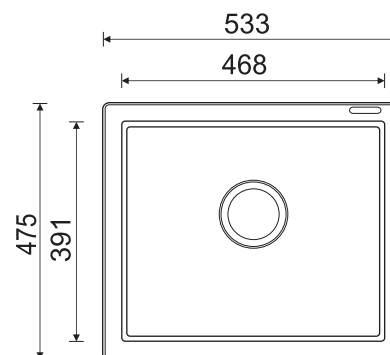

Pictorial representation may not be identical to actual product.

eurodomo[®]
simply more kitchen.

Eurostone 610 - 42

eurodomo®
simply more kitchen.

Installation

Eurostone 610 - 42

Dimensions: 18 x 16 inch / 457mm x 406 mm

Bowl Size: 417 mm x 363 mm x 203mm

FUN CODE	FUN DESCRIPTION	MRP
114.0596.027	EURODOMO 610-42 3 1/2" WWK NTH C. Black	6890
114.0596.030	EURODOMO 610-42 3 1/2" WWK NTH Coffee	6890
114.0596.043	EURODOMO 610-42 3 1/2" WWK NTH T. Silver	6890
114.0596.047	EURODOMO 610-42 3 1/2" WWK NTH Graphite	7190
114.0596.048	EURODOMO 610-42 3 1/2" WWK NTH D. Brown	7190
114.0596.049	EURODOMO 610-42 3 1/2" WWK NTH Platinum	7190

Installation

Eurostone 610 - 53

Dimensions: 21 x 18 inch / 533mm x 475 mm

Bowl Size: 468 mm x 391 mm x 203mm

FUN CODE	FUN DESCRIPTION	MRP
114.0519.577	EURODOMO 610-53 3 1/2" WWK NTH C. Black	8390
114.0522.337	EURODOMO 610-53 3 1/2" WWK NTH Coffee	8390
114.0522.393	EURODOMO 610-53 3 1/2" WWK NTH T. Silver	8390
114.0522.400	EURODOMO 610-53 3 1/2" WWK NTH Graphite	9390
114.0587.917	EURODOMO 610-53 3 1/2" WWK NTH D. Brown	9390
114.0587.918	EURODOMO 610-53 3 1/2" WWK NTH Platinum	9390

Installation

Eurostone 610 - 61

Dimensions: 24 x 18 inch / 610mm x 457 mm

Bowl Size: 557 mm x 405 mm x 204mm

FUN CODE	FUN DESCRIPTION	MRP
114.0519.510	EURODOMO 610-61 3 1/2" WWK NTH C. Black	8690
114.0522.336	EURODOMO 610-61 3 1/2" WWK NTH Coffee	8690
114.0522.391	EURODOMO 610-61 3 1/2" WWK NTH T. Silver	8690
114.0522.399	EURODOMO 610-61 3 1/2" WWK NTH Graphite	9990
114.0587.841	EURODOMO 610-61 3 1/2" WWK NTH D. Brown	9990
114.0587.845	EURODOMO 610-61 3 1/2" WWK NTH Platinum	9990