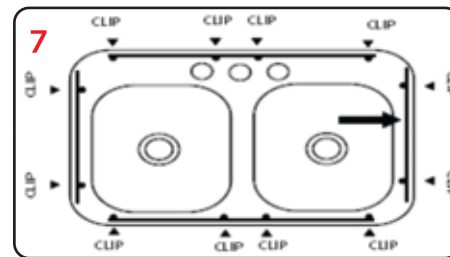

Lift sink, turn face up and lower into the countertop cutout opening. Wipe excess sealant from perimeter with a wet cloth