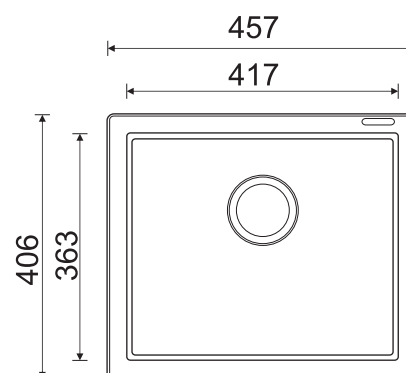

Pictorial representation may not be identical to actual product.

eurodomo[®]
simply more kitchen.

Eurostone 610 - 42

eurodomo®
simply more kitchen.

Installation

Eurostone 610 - 42

Dimensions: 18 x 16 inch / 457mm x 406 mm

Bowl Size: 417 mm x 363 mm x 203mm

FUN CODE	FUN DESCRIPTION	MRP
114.0596.027	EURODOMO 610-42 3 1/2" WWK NTH C. Black	6890
114.0596.030	EURODOMO 610-42 3 1/2" WWK NTH Coffee	6890
114.0596.043	EURODOMO 610-42 3 1/2" WWK NTH T. Silver	6890
114.0596.047	EURODOMO 610-42 3 1/2" WWK NTH Graphite	7190
114.0596.048	EURODOMO 610-42 3 1/2" WWK NTH D. Brown	7190
114.0596.049	EURODOMO 610-42 3 1/2" WWK NTH Platinum	7190

Installation

Eurostone 610 - 53

Dimensions: 21 x 18 inch / 533mm x 475 mm

Bowl Size: 468 mm x 391 mm x 203mm

FUN CODE	FUN DESCRIPTION	MRP
114.0519.577	EURODOMO 610-53 3 1/2" WWK NTH C. Black	8390
114.0522.337	EURODOMO 610-53 3 1/2" WWK NTH Coffee	8390
114.0522.393	EURODOMO 610-53 3 1/2" WWK NTH T. Silver	8390
114.0522.400	EURODOMO 610-53 3 1/2" WWK NTH Graphite	9390
114.0587.917	EURODOMO 610-53 3 1/2" WWK NTH D. Brown	9390
114.0587.918	EURODOMO 610-53 3 1/2" WWK NTH Platinum	9390

Installation

Eurostone 610 - 61

Dimensions: 24 x 18 inch / 610mm x 457 mm

Bowl Size: 557 mm x 405 mm x 204mm

FUN CODE	FUN DESCRIPTION	MRP
114.0519.510	EURODOMO 610-61 3 1/2" WWK NTH C. Black	8690
114.0522.336	EURODOMO 610-61 3 1/2" WWK NTH Coffee	8690
114.0522.391	EURODOMO 610-61 3 1/2" WWK NTH T. Silver	8690
114.0522.399	EURODOMO 610-61 3 1/2" WWK NTH Graphite	9990
114.0587.841	EURODOMO 610-61 3 1/2" WWK NTH D. Brown	9990
114.0587.845	EURODOMO 610-61 3 1/2" WWK NTH Platinum	9990