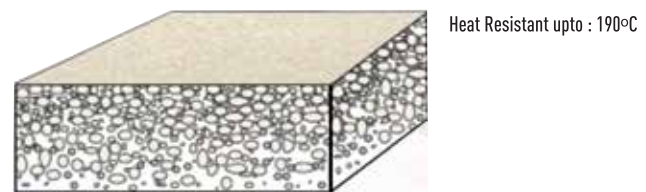

Eurostone Core Section

High density of particles means the substrate is hard and is highly resistant to scratches, abrasion and chemicals.

Other popular acrylic granite sinks use the 3D methodology, which means that the quartz is spread more evenly throughout the material.