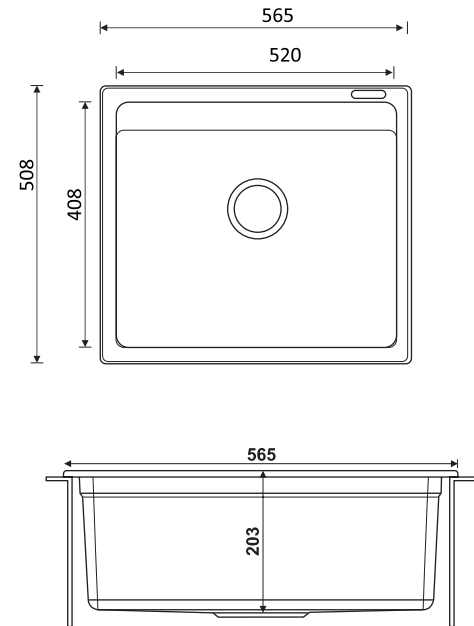

Installation

Eurostone 610 - 53

Dimensions: 21 x 18 inch / 533mm x 475 mm

Bowl Size: 468 mm x 391 mm x 203mm

FUN CODE	FUN DESCRIPTION	MRP
114.0519.577	EURODOMO 610-53 3 1/2" WWK NTH C. Black	8390
114.0522.337	EURODOMO 610-53 3 1/2" WWK NTH Coffee	8390
114.0522.393	EURODOMO 610-53 3 1/2" WWK NTH T. Silver	8390
114.0522.400	EURODOMO 610-53 3 1/2" WWK NTH Graphite	9390
114.0587.917	EURODOMO 610-53 3 1/2" WWK NTH D. Brown	9390
114.0587.918	EURODOMO 610-53 3 1/2" WWK NTH Platinum	9390

Installation

Eurostone 610 - 61

Dimensions: 24 x 18 inch / 610mm x 457 mm

Bowl Size: 557 mm x 405 mm x 204mm

FUN CODE	FUN DESCRIPTION	MRP
114.0519.510	EURODOMO 610-61 3 1/2" WWK NTH C. Black	8690
114.0522.336	EURODOMO 610-61 3 1/2" WWK NTH Coffee	8690
114.0522.391	EURODOMO 610-61 3 1/2" WWK NTH T. Silver	8690
114.0522.399	EURODOMO 610-61 3 1/2" WWK NTH Graphite	9990
114.0587.841	EURODOMO 610-61 3 1/2" WWK NTH D. Brown	9990
114.0587.845	EURODOMO 610-61 3 1/2" WWK NTH Platinum	9990

Installation

ENG 610-52

Dimensions: 22 x 20 inch / 565 mm x 520 mm

Bowl Size: 520 mm x 408 mm x 200mm

FUN CODE	FUN DESCRIPTION	MRP
114.0652.138	ENG 610-52 3 1/2" WWK NTH Cof	9590
114.0652.139	ENG 610-52 3 1/2" WWK NTH TS	9590
114.0652.140	ENG 610-52 3 1/2" WWK NTH GP	10090

Installation

ENG 610-67

Dimensions: 29 x 19 inch / 720 mm x 480 mm

Bowl Size: 665 mm x 380 mm x 215 mm

	Coffee
	Titanium Silver
	Onyx

FUN CODE	FUN DESCRIPTION	MRP
114.0652.164	ENG 610-67 3 1/2" WWK NTH CO	10590
114.0652.165	ENG 610-67 3 1/2" WWK NTH TS	10590
114.0652.166	ENG 610-67 3 1/2" WWK NTH GP	11690