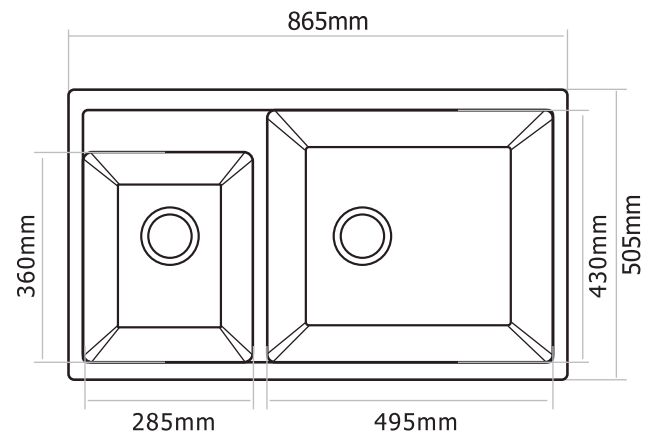

Installation

Eurostone 610 - 61

Dimensions: 24 x 18 inch / 610mm x 457 mm

Bowl Size: 557 mm x 405 mm x 204mm

FUN CODE	FUN DESCRIPTION	MRP
114.0519.510	EURODOMO 610-61 3 1/2" WWK NTH C. Black	8690
114.0522.336	EURODOMO 610-61 3 1/2" WWK NTH Coffee	8690
114.0522.391	EURODOMO 610-61 3 1/2" WWK NTH T. Silver	8690
114.0522.399	EURODOMO 610-61 3 1/2" WWK NTH Graphite	9990
114.0587.841	EURODOMO 610-61 3 1/2" WWK NTH D. Brown	9990
114.0587.845	EURODOMO 610-61 3 1/2" WWK NTH Platinum	9990

Installation

ENG 610-81

Dimensions: 32 x 19 inch / 810 mm x 480 mm

Bowl 1 Size: 405 mm x 410 mm x 225 mm

Bowl 2 Size: 330 mm x 370 mm x 110 mm

	Coffee
	Titanium Silver
	Onyx

FUN CODE	FUN DESCRIPTION	MRP
114.0652.192	ENG 610-81 3 1/2" WWK NTH CO	12290
114.0652.193	ENG 610-81 3 1/2" WWK NTH TS	12290
114.0652.194	ENG 610-81 3 1/2" WWK NTH GP	13090

Installation

Eurostone 610 - 84

Dimensions: 33 x 22 inch / 841 mm x 561 mm

1st Bowl Size: 451-521 mm x 455mm x 250mm

2nd Bowl Size: 300-230 mm x 403mm x 136mm

FUN CODE	FUN DESCRIPTION	MRP
114.0519.580	EURODOMO 610-84 3 1/2" WWK NTH C. Black	13390
114.0522.338	EURODOMO 610-84 3 1/2" WWK NTH Coffee	13390
114.0522.394	EURODOMO 610-84 3 1/2" WWK NTH T. Silver	13390
114.0522.402	EURODOMO 610-84 3 1/2" WWK NTH Graphite	14690
114.0587.919	EURODOMO 610-84 3 1/2" WWK NTH D. Brown	14690

Installation

ENG 620-50

Dimensions: 34 x 20 inch / 865 mm x 505 mm

Bowl 1 Size: 285 mm x 360 mm x 215 mm

Bowl 2 Size: 495 mm x 430 mm x 215 mm

FUN CODE	FUN DESCRIPTION	MRP
114.0652.170	ENG 620-50-29 3 1/2" WWK NTH CO	14790
114.0652.171	ENG 620-50-29 3 1/2" WWK NTH TS	14790
114.0652.172	ENG 620-50-29 3 1/2" WWK NTH GP	15390