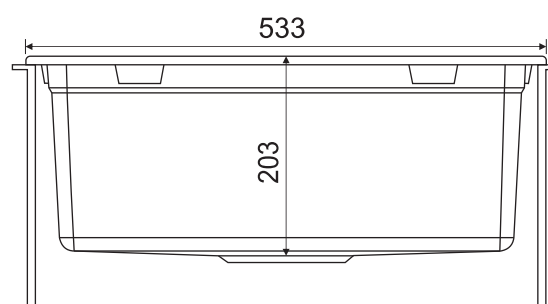

Installation

Eurostone 610 - 53

Dimensions: 21 x 18 inch / 533mm x 475 mm

Bowl Size: 468 mm x 391 mm x 203mm

FUN CODE	FUN DESCRIPTION	MRP
114.0519.577	EURODOMO 610-53 3 1/2" WWK NTH C. Black	8390
114.0522.337	EURODOMO 610-53 3 1/2" WWK NTH Coffee	8390
114.0522.393	EURODOMO 610-53 3 1/2" WWK NTH T. Silver	8390
114.0522.400	EURODOMO 610-53 3 1/2" WWK NTH Graphite	9390
114.0587.917	EURODOMO 610-53 3 1/2" WWK NTH D. Brown	9390
114.0587.918	EURODOMO 610-53 3 1/2" WWK NTH Platinum	9390

Installation

Eurostone 610 - 61

Dimensions: 24 x 18 inch / 610mm x 457 mm

Bowl Size: 557 mm x 405 mm x 204mm

FUN CODE	FUN DESCRIPTION	MRP
114.0519.510	EURODOMO 610-61 3 1/2" WWK NTH C. Black	8690
114.0522.336	EURODOMO 610-61 3 1/2" WWK NTH Coffee	8690
114.0522.391	EURODOMO 610-61 3 1/2" WWK NTH T. Silver	8690
114.0522.399	EURODOMO 610-61 3 1/2" WWK NTH Graphite	9990
114.0587.841	EURODOMO 610-61 3 1/2" WWK NTH D. Brown	9990
114.0587.845	EURODOMO 610-61 3 1/2" WWK NTH Platinum	9990