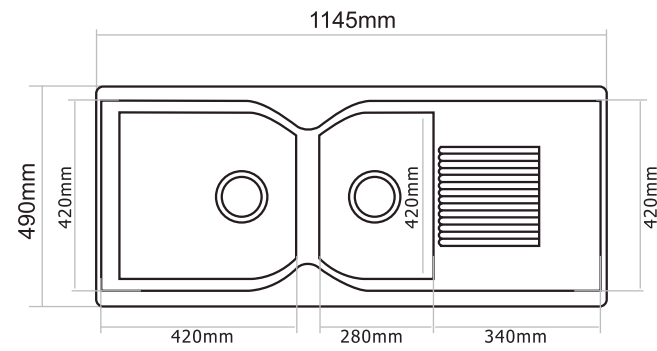

Installation

Eurostone 610 - 84

Dimensions: 33 x 22 inch / 841 mm x 561 mm

1st Bowl Size: 451-521 mm x 455mm x 250mm

2nd Bowl Size: 300-230 mm x 403mm x 136mm

FUN CODE	FUN DESCRIPTION	MRP
114.0519.580	EURODOMO 610-84 3 1/2" WWK NTH C. Black	13390
114.0522.338	EURODOMO 610-84 3 1/2" WWK NTH Coffee	13390
114.0522.394	EURODOMO 610-84 3 1/2" WWK NTH T. Silver	13390
114.0522.402	EURODOMO 610-84 3 1/2" WWK NTH Graphite	14690
114.0587.919	EURODOMO 610-84 3 1/2" WWK NTH D. Brown	14690

Installation

ENG 620-50

Dimensions: 34 x 20 inch / 865 mm x 505 mm

Bowl 1 Size: 285 mm x 360 mm x 215 mm

Bowl 2 Size: 495 mm x 430 mm x 215 mm

FUN CODE	FUN DESCRIPTION	MRP
114.0652.170	ENG 620-50-29 3 1/2" WWK NTH CO	14790
114.0652.171	ENG 620-50-29 3 1/2" WWK NTH TS	14790
114.0652.172	ENG 620-50-29 3 1/2" WWK NTH GP	15390

Installation

Eurostone 620 - 116

Dimensions: 45 x 20 inch / 1140mm x 505 mm

Bowl Size: 468 mm x 391 mm x 230mm

FUN CODE	FUN DESCRIPTION	MRP
114.0519.632	EURODOMO 620-116 3 1/2" WWK NTH C. Black	18490
114.0522.340	EURODOMO 620-116 3 1/2" WWK NTH Coffee	18490
114.0522.398	EURODOMO 620-116 3 1/2" WWK NTH T. Silver	18490
114.0522.404	EURODOMO 620-116 3 1/2" WWK NTH Graphite	21490
114.0587.953	EURODOMO 620-116 3 1/2" WWK NTH D. Brown	21490
114.0587.955	EURODOMO 620-116 3 1/2" WWK NTH Platinum	21490

Installation

ENG 621-115

Dimensions: 45 x 20 inch / 1145 mm x 490 mm

Bowl 1 Size: 420 mm x 420 mm x 225 mm

Bowl 2 Size: 280 mm x 420 mm x 225 mm

FUN CODE	FUN DESCRIPTION	MRP
114.0652.198	ENG 621-115 3 1/2" WWK NTH CO	17490
114.0652.199	ENG 621-115 3 1/2" WWK NTH TS	17490
114.0652.200	ENG 621-115 3 1/2" WWK NTH GP	19290