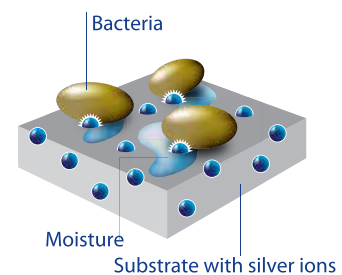

HYGIENE & CLEANLINESS:

Germ guard Coated Surface

- The silver ions are homogeneously distributed throughout the matrix
- These silver ions ensure that sink surface is free of microbial contamination at all times.

The silver ion locates the bacteria via the moisture and deactivates it.