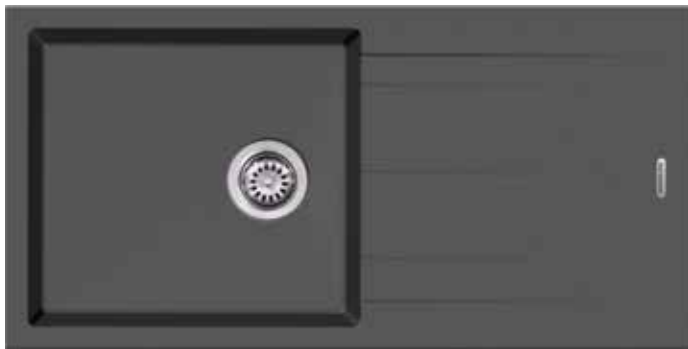

Installation

Eurostone 611 - 100

Dimensions: 40 x 20 inch / 1000 mm x 500 mm

Bowl Size: 480 mm x 430mm x 230mm

FUN CODE	FUN DESCRIPTION	MRP
114.0576.766	EURODOMO 611-100 3 1/2" WWK NTH C. Black	13690
114.0576.717	EURODOMO 611-100 3 1/2" WWK NTH Coffee	13690
114.0576.768	EURODOMO 611-100 3 1/2" WWK NTH T. Silver	13690
114.0576.769	EURODOMO 611-100 3 1/2" WWK NTH Graphite	16790
114.0587.956	EURODOMO 611-100 3 1/2" WWK NTH D. Brown	16790
114.0587.957	EURODOMO 611-100 3 1/2" WWK NTH Platinum	16790