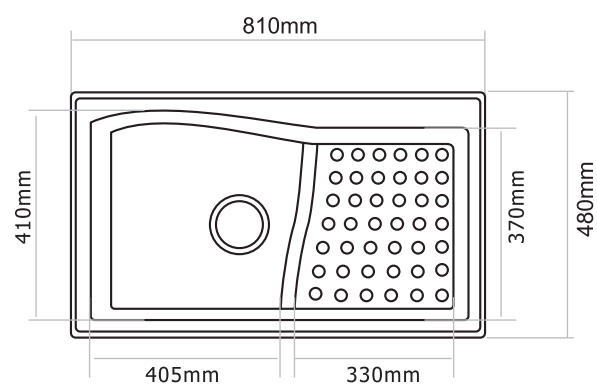

Installation

Eurostone 611 - 91

Dimensions: 36 x 18 inch / 914mm x 457 mm

Bowl Size: 485mm x 382mm x 200mm

FUN CODE	FUN DESCRIPTION	MRP
114.0605.144	ENG 611-91 3 1/2" WWK NTH C. Black	13590
114.0605.146	ENG 611-91 3 1/2" WWK NTH Coffee	13590
114.0605.147	ENG 611-91 3 1/2" WWK NTH T. Silver	13590
114.0605.148	ENG 611-91 3 1/2" WWK NTH Graphite	16590
114.0605.149	ENG 611-91 3 1/2" WWK NTH D. Brown	16590
114.0605.152	ENG 611-91 3 1/2" WWK NTH D Platinum	16590

Installation

Eurostone 611 - 100

Dimensions: 40 x 20 inch / 1000 mm x 500 mm

Bowl Size: 480 mm x 430mm x 230mm

FUN CODE	FUN DESCRIPTION	MRP
114.0576.766	EURODOMO 611-100 3 1/2" WWK NTH C. Black	13690
114.0576.717	EURODOMO 611-100 3 1/2" WWK NTH Coffee	13690
114.0576.768	EURODOMO 611-100 3 1/2" WWK NTH T. Silver	13690
114.0576.769	EURODOMO 611-100 3 1/2" WWK NTH Graphite	16790
114.0587.956	EURODOMO 611-100 3 1/2" WWK NTH D. Brown	16790
114.0587.957	EURODOMO 611-100 3 1/2" WWK NTH Platinum	16790

Installation

ENG 610-81

Dimensions: 32 x 19 inch / 810 mm x 480 mm

Bowl 1 Size: 405 mm x 410 mm x 225 mm

Bowl 2 Size: 330 mm x 370 mm x 110 mm

	Coffee
	Titanium Silver
	Onyx

FUN CODE	FUN DESCRIPTION	MRP
114.0652.192	ENG 610-81 3 1/2" WWK NTH CO	12290
114.0652.193	ENG 610-81 3 1/2" WWK NTH TS	12290
114.0652.194	ENG 610-81 3 1/2" WWK NTH GP	13090

Installation

Eurostone 610 - 84

Dimensions: 33 x 22 inch / 841 mm x 561 mm

1st Bowl Size: 451-521 mm x 455mm x 250mm

2nd Bowl Size: 300-230 mm x 403mm x 136mm

FUN CODE	FUN DESCRIPTION	MRP
114.0519.580	EURODOMO 610-84 3 1/2" WWK NTH C. Black	13390
114.0522.338	EURODOMO 610-84 3 1/2" WWK NTH Coffee	13390
114.0522.394	EURODOMO 610-84 3 1/2" WWK NTH T. Silver	13390
114.0522.402	EURODOMO 610-84 3 1/2" WWK NTH Graphite	14690
114.0587.919	EURODOMO 610-84 3 1/2" WWK NTH D. Brown	14690