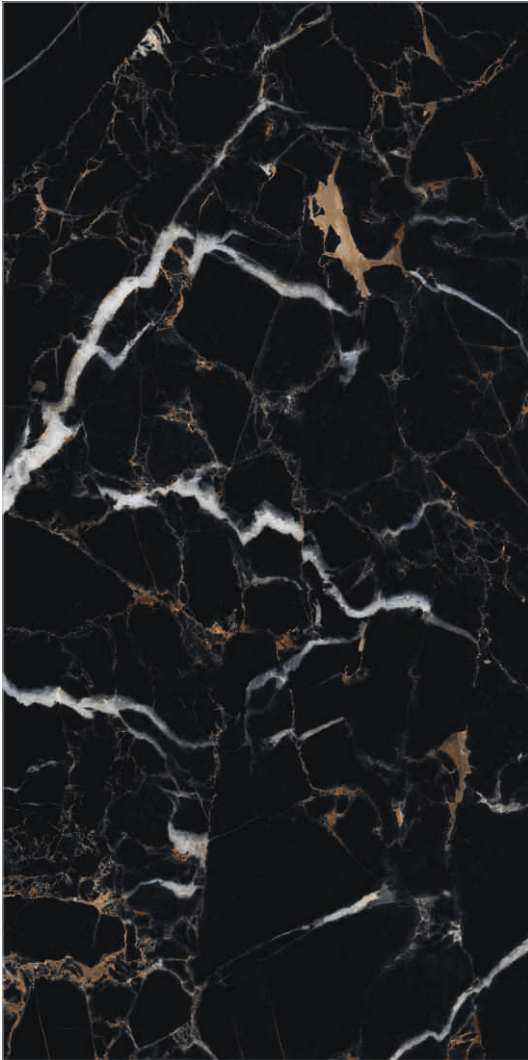

INSPIRE

800x1600 mm | GVT / SUPER GLOSS

Super Gloss Portoro White Vein Marble

G3
F4
R2