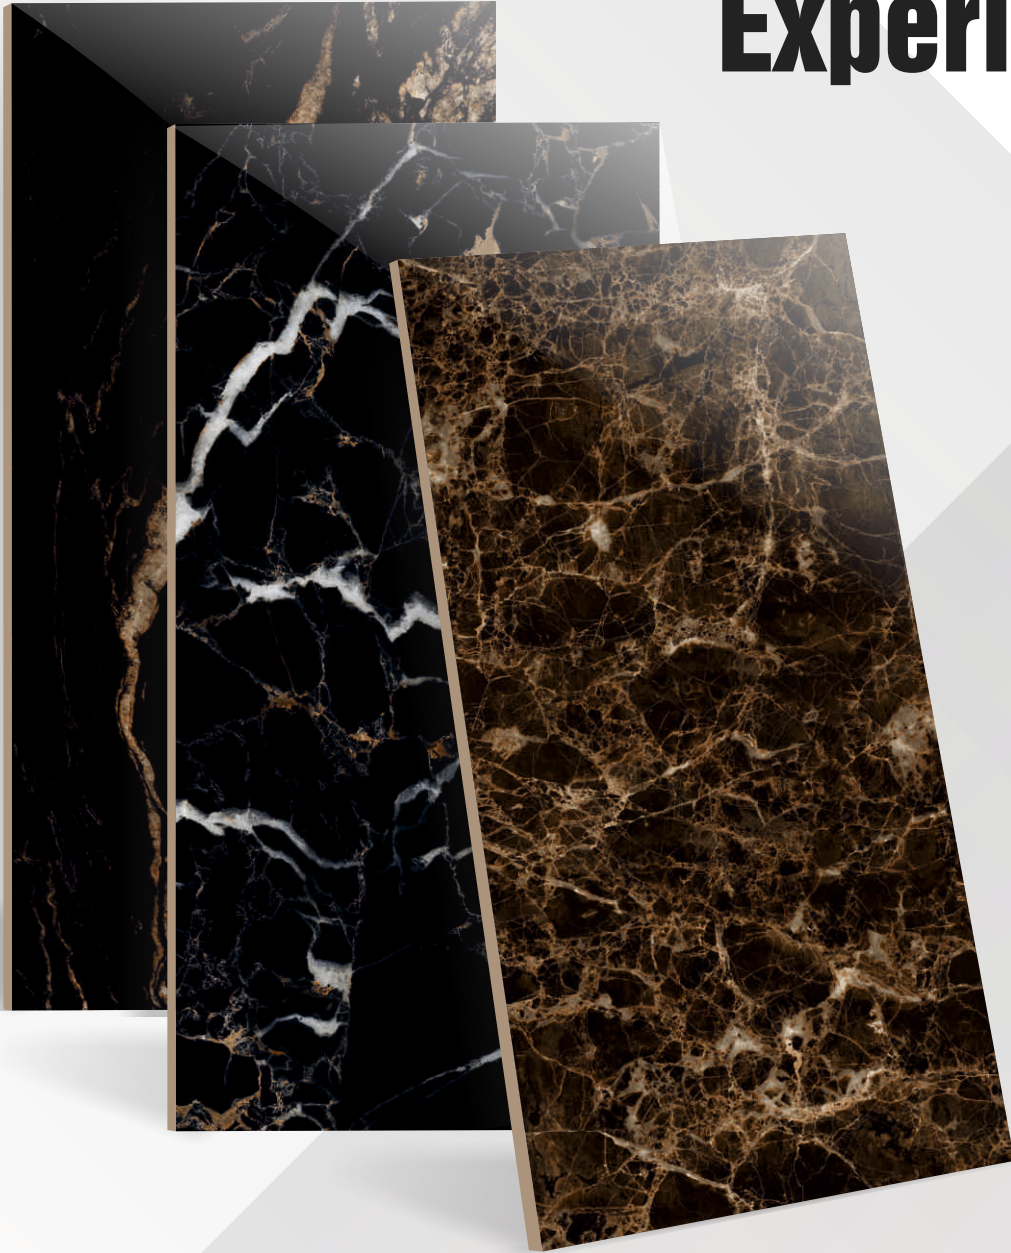

INSPIRE

800x1600 mm | GVT / CARVING

Carving Sofita Marble Beige

G5
F3
R2

Preview Shown : Carving Sofita Marble Beige

Experience the **unparalleled**
elegance of our
Supergloss designs

SUPER GLOSS RANGE

800x1600mm