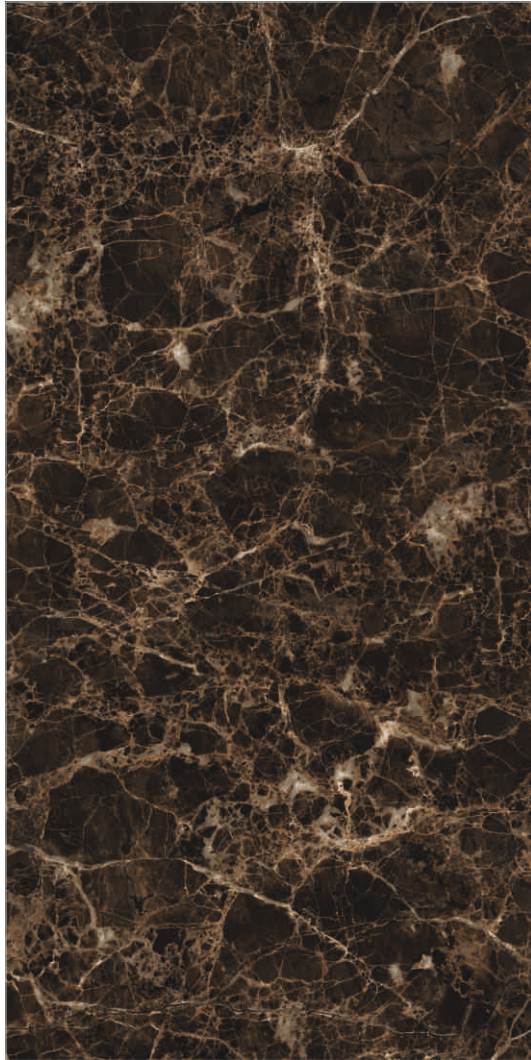

INSPIRE

800x1600 mm | GVT / SUPER GLOSS

Super Gloss Emperor Brown Marble

G3
F4
R2