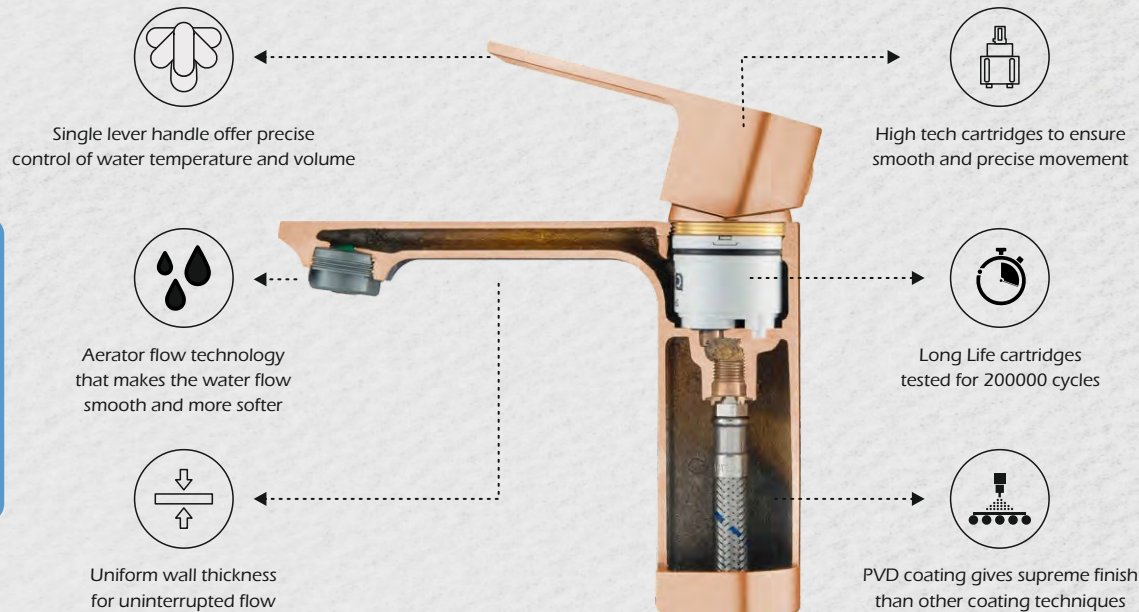

FAUCETS

Chrome 0.2 - 0.3 μ
Nickel 10 - 12 μ
Brass