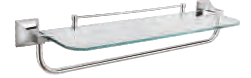

Rose Gold
272151340171
Lotion Dispenser

₹ 1,980