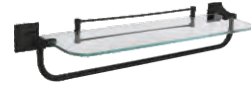

₹ 2,860

**All Black**  
272151340301  
Tumbler Holder

₹ 3,690

**All Black**  
272151340281  
Towel Ring

₹ 9,060

**All Black**  
272151340341  
Glass Towel Rack  
Cum Shelf

₹ 770

**Chrome**  
272151340051  
Robe Hook