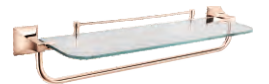

₹ 5,590

₹ 5,390

₹ 4,190

₹ 3,499

Gun Metal
272150051001
Single Lever Basin Mixer WM
Conc Div Body

₹ 1,640

₹ 2,410

Brushed Gold
272151340221
Tumbler Holder

₹ 3,070

Brushed Gold
272151340201
Towel Ring

₹ 7,910

₹ 3,995

₹ 4,495

₹ 3,195

₹ 3,550

Chrome
272110050101
Single Lever Basin Mixer WM
Conc Div Body

₹ 4,060

₹ 7,910

Brushed Gold
272151340191
Towel Rod

₹ 2,740

₹ 2,850

Brushed Gold
272151340251
Lotion Dispenser

₹ 1,640

₹ 2,300

Rose Gold
272151340141
Tumbler Holder

₹ 3,030

₹ 7,580

₹ 3,840

Rose Gold
272151340161
Toilet Paper holder
with flap

₹ 4,610

Rose Gold
272151340111
Towel Rod

₹ 2,630

Rose Gold
272151340131
Soap Dish

₹ 2,740